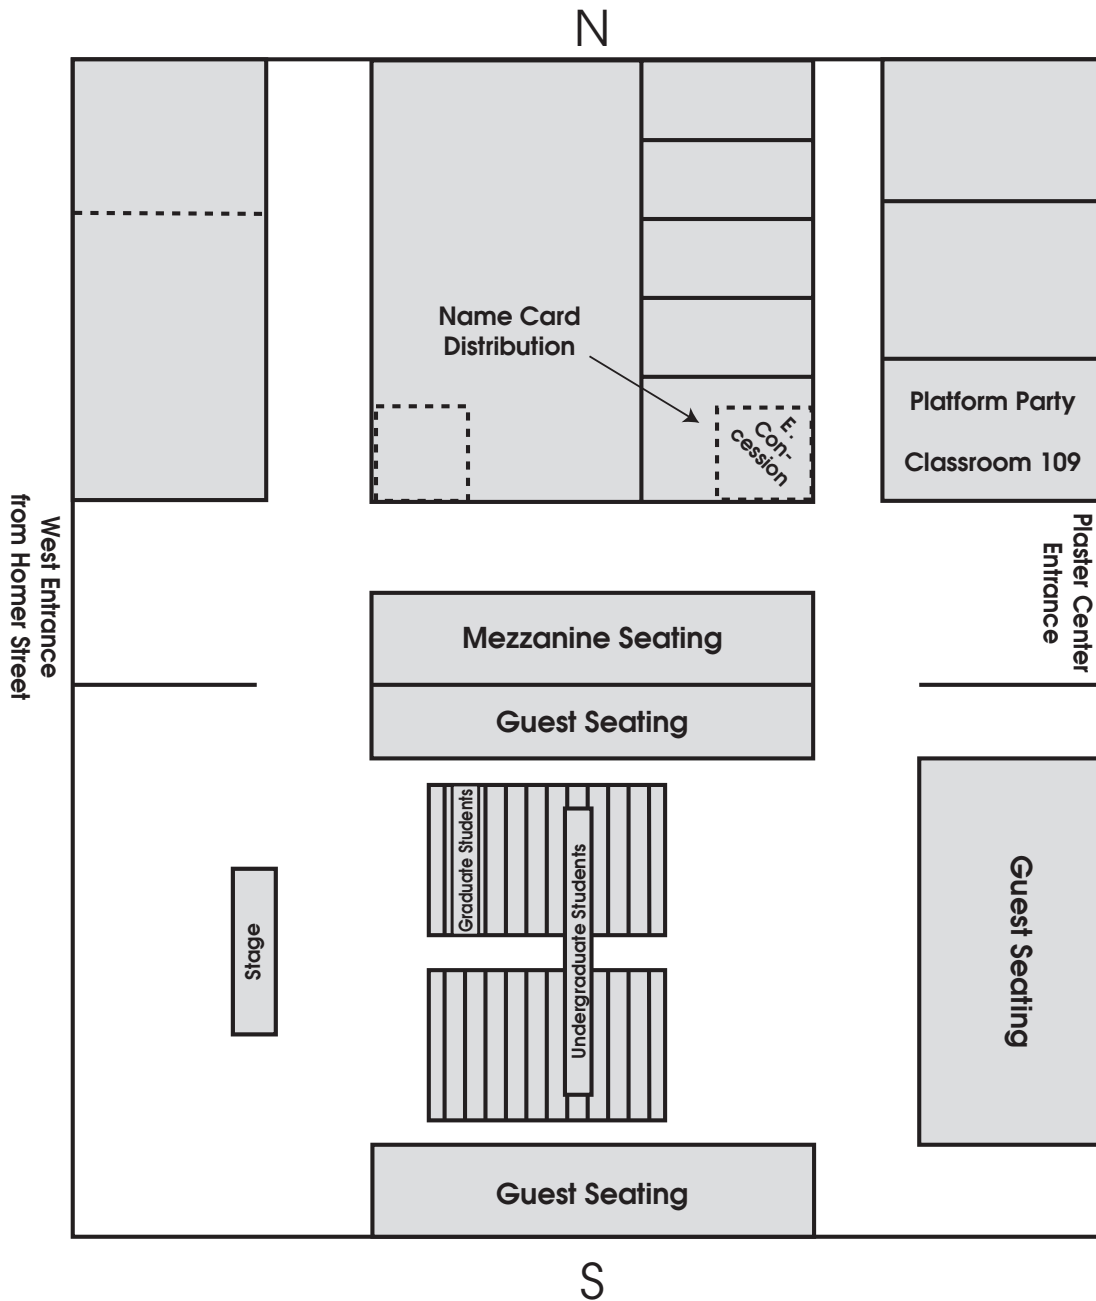

College of Education & College of Technology

December 13th, 8:00 p.m. Ceremony

Name cards for all students at the east concession area

All students and faculty will assemble in the Plaster Center prior to processional.
Please plan to arrive a minimum of 20 minutes prior to the ceremony.