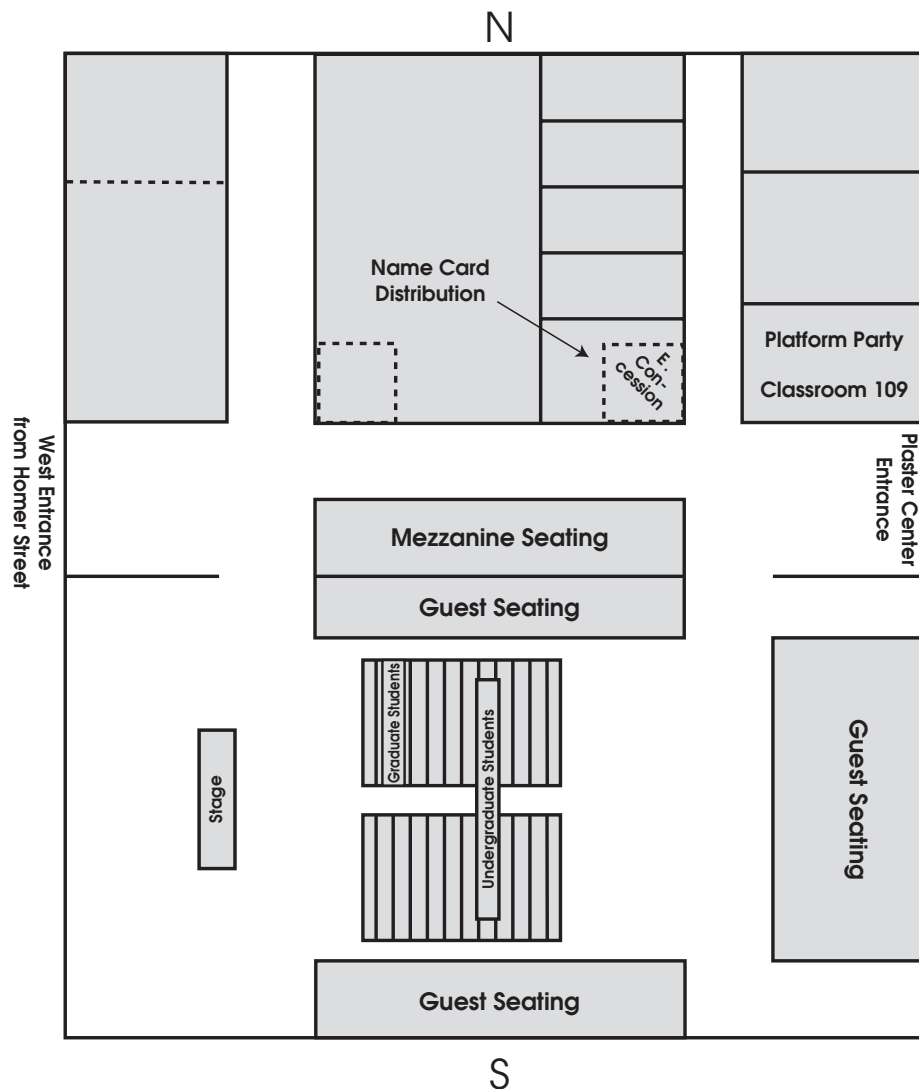

Kelce College of Business and Irene Ransom Bradley School of Nursing

May 12th, 9:30 a.m. Ceremony

College of Arts and Sciences

(all departments other than Nursing)

May 12th, 12:00 p.m. Ceremony

Name cards for all students at the east concession area

All students and faculty will assemble in the Plaster Center prior to processional.
Please plan to arrive a minimum of 20 minutes prior to the ceremony.