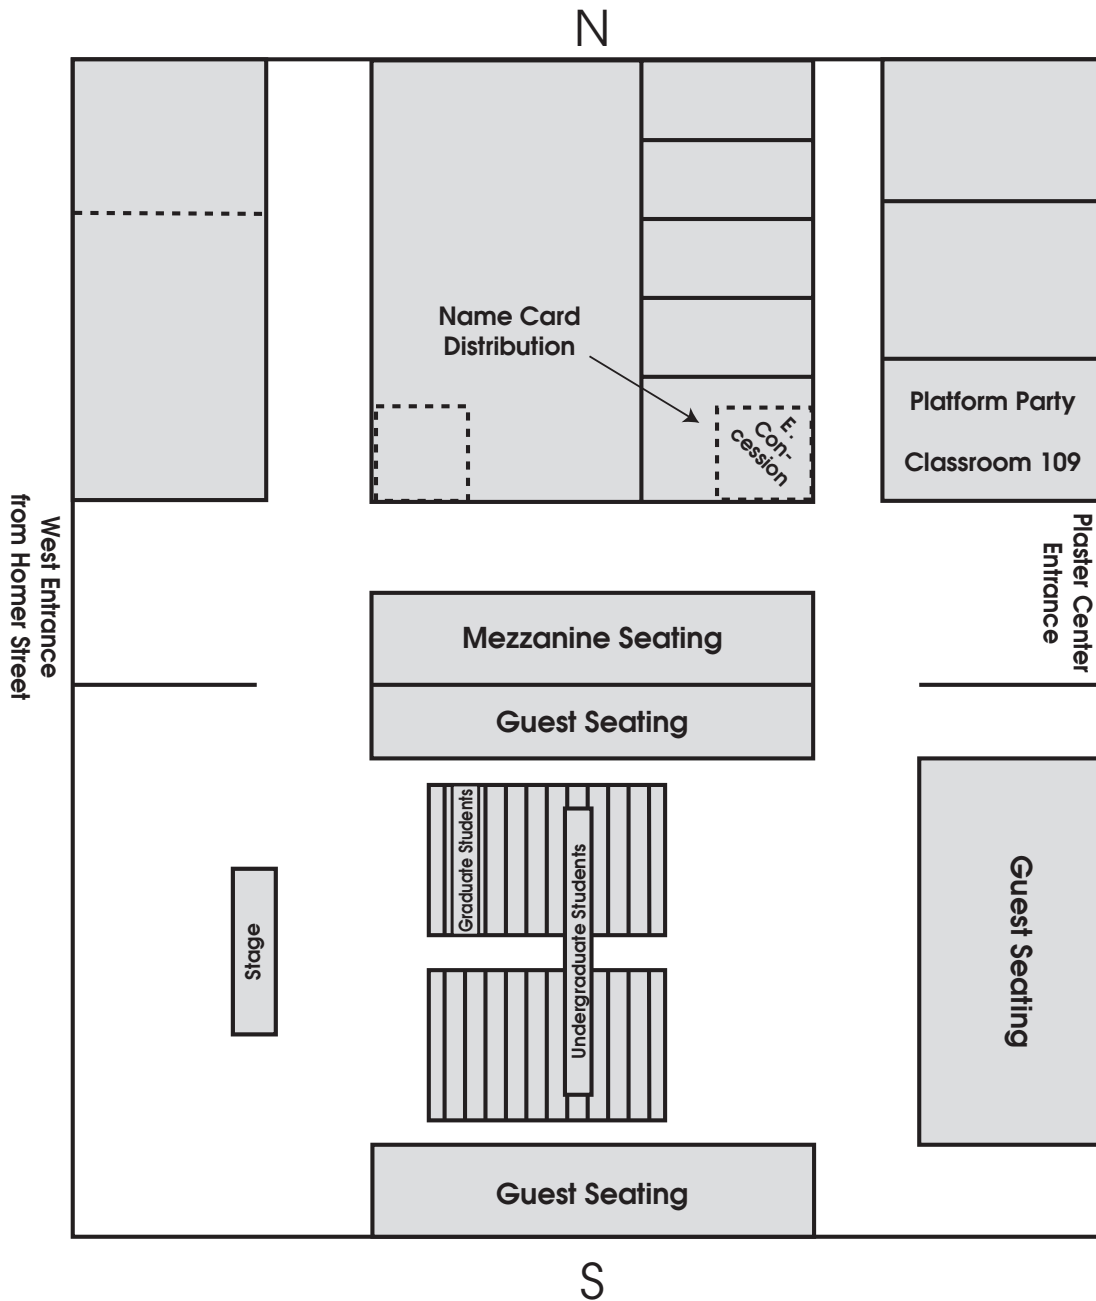

College of Arts and Sciences & Kelce College of Business

December 14th, 8:00 p.m. Ceremony

Name cards for all students at the east concession area

All students and faculty will assemble in the Plaster Center prior to processional.
Please plan to arrive a minimum of 20 minutes prior to the ceremony.