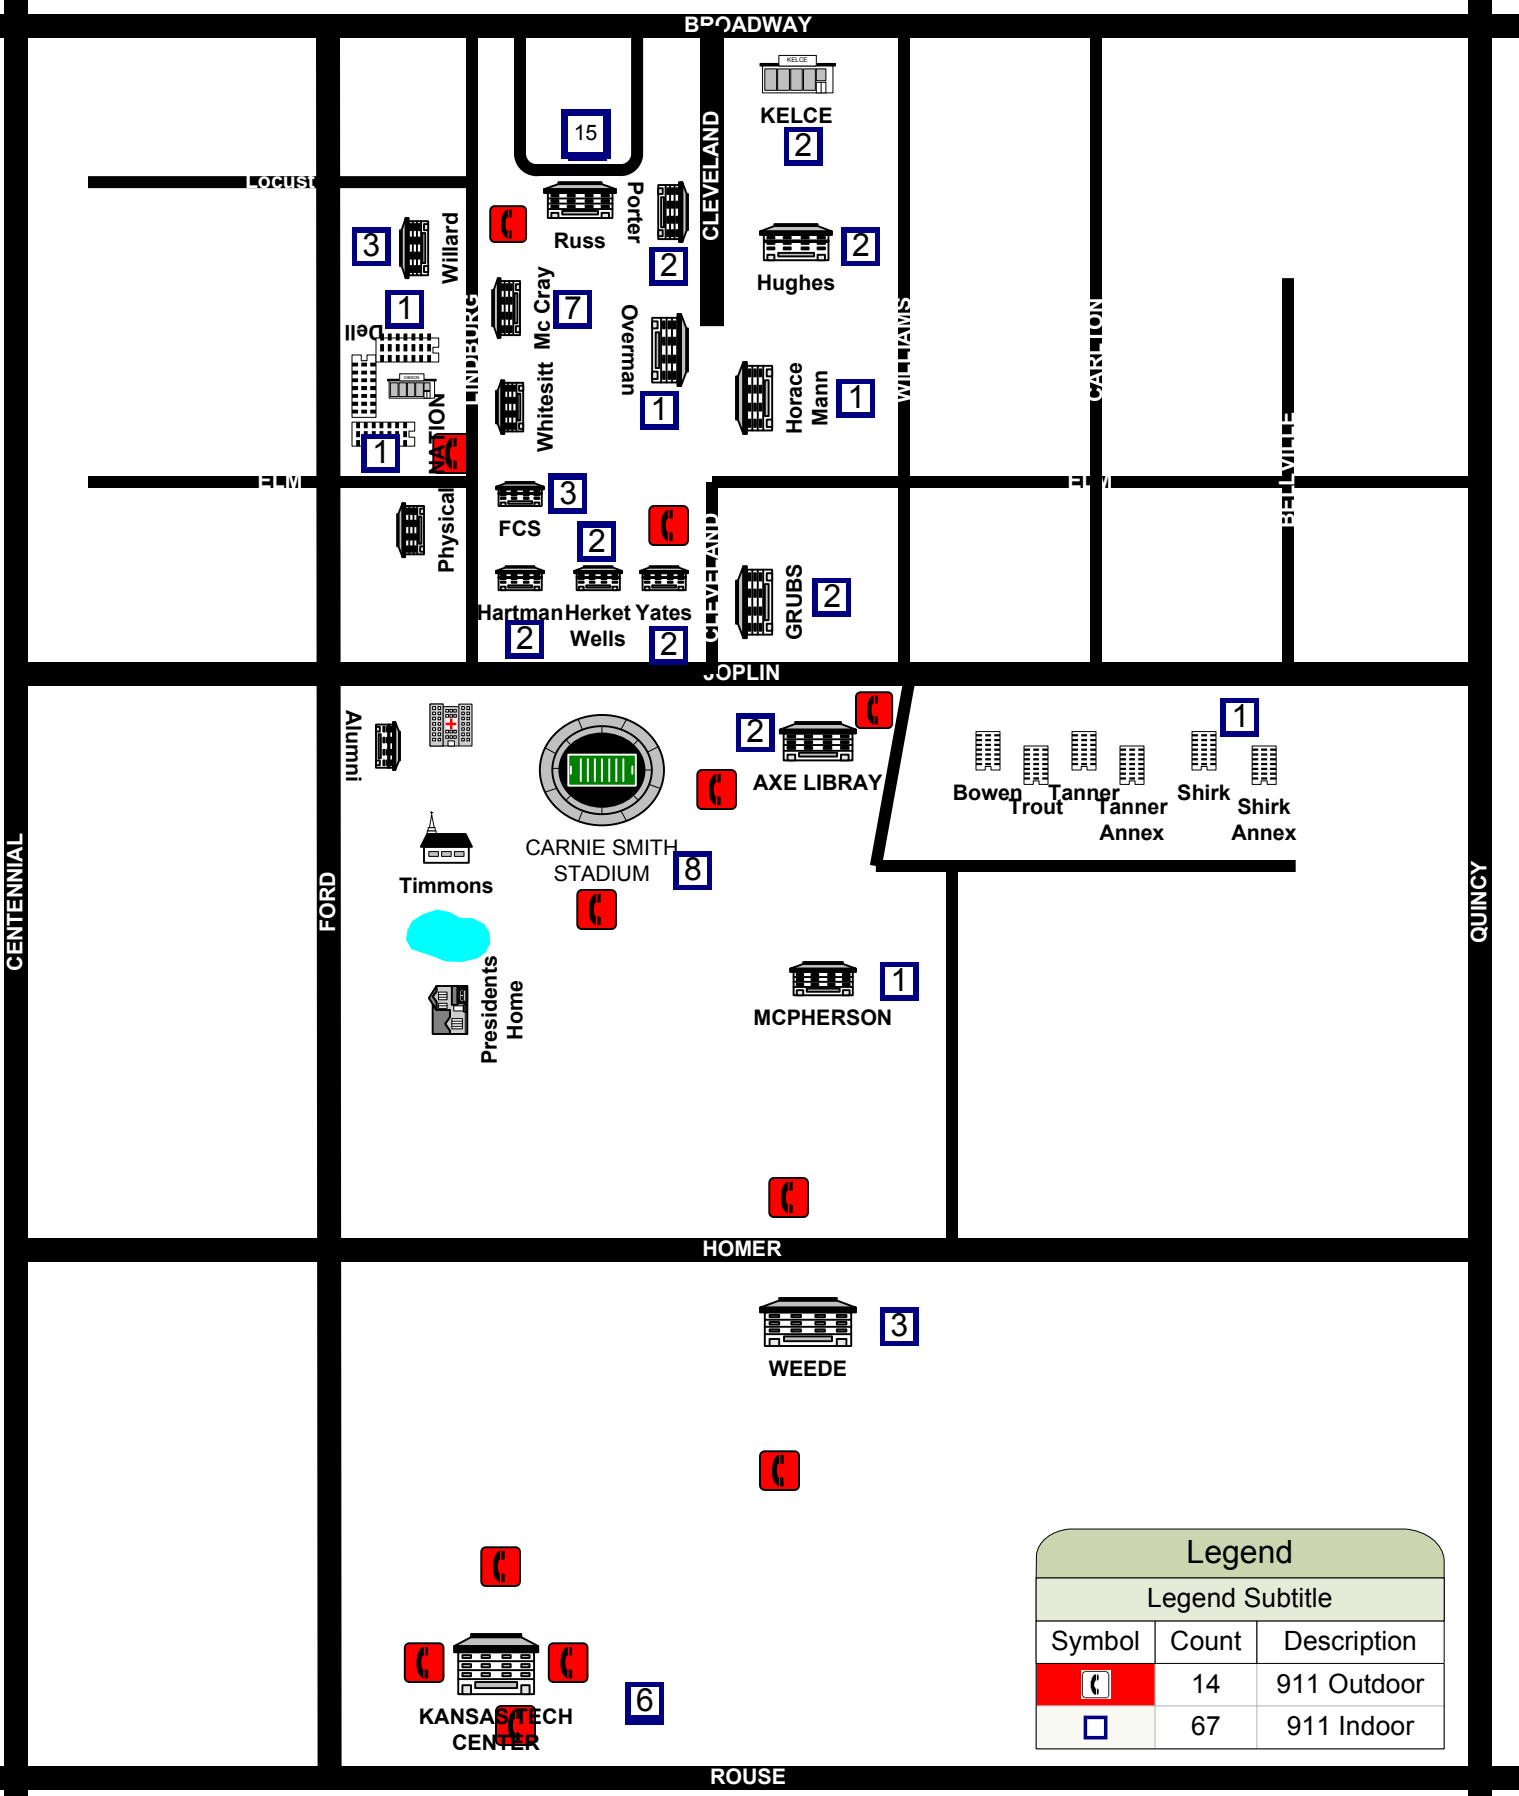

# CAMPUS EMERGENCY PHONE LOCATIONS

Legend		
Legend Subtitle		
Symbol	Count	Description
☎	14	911 Outdoor
□	67	911 Indoor

**KANG / STUDENT  
REC CENTER**

**PSU VETERANS  
MEMORIAL**