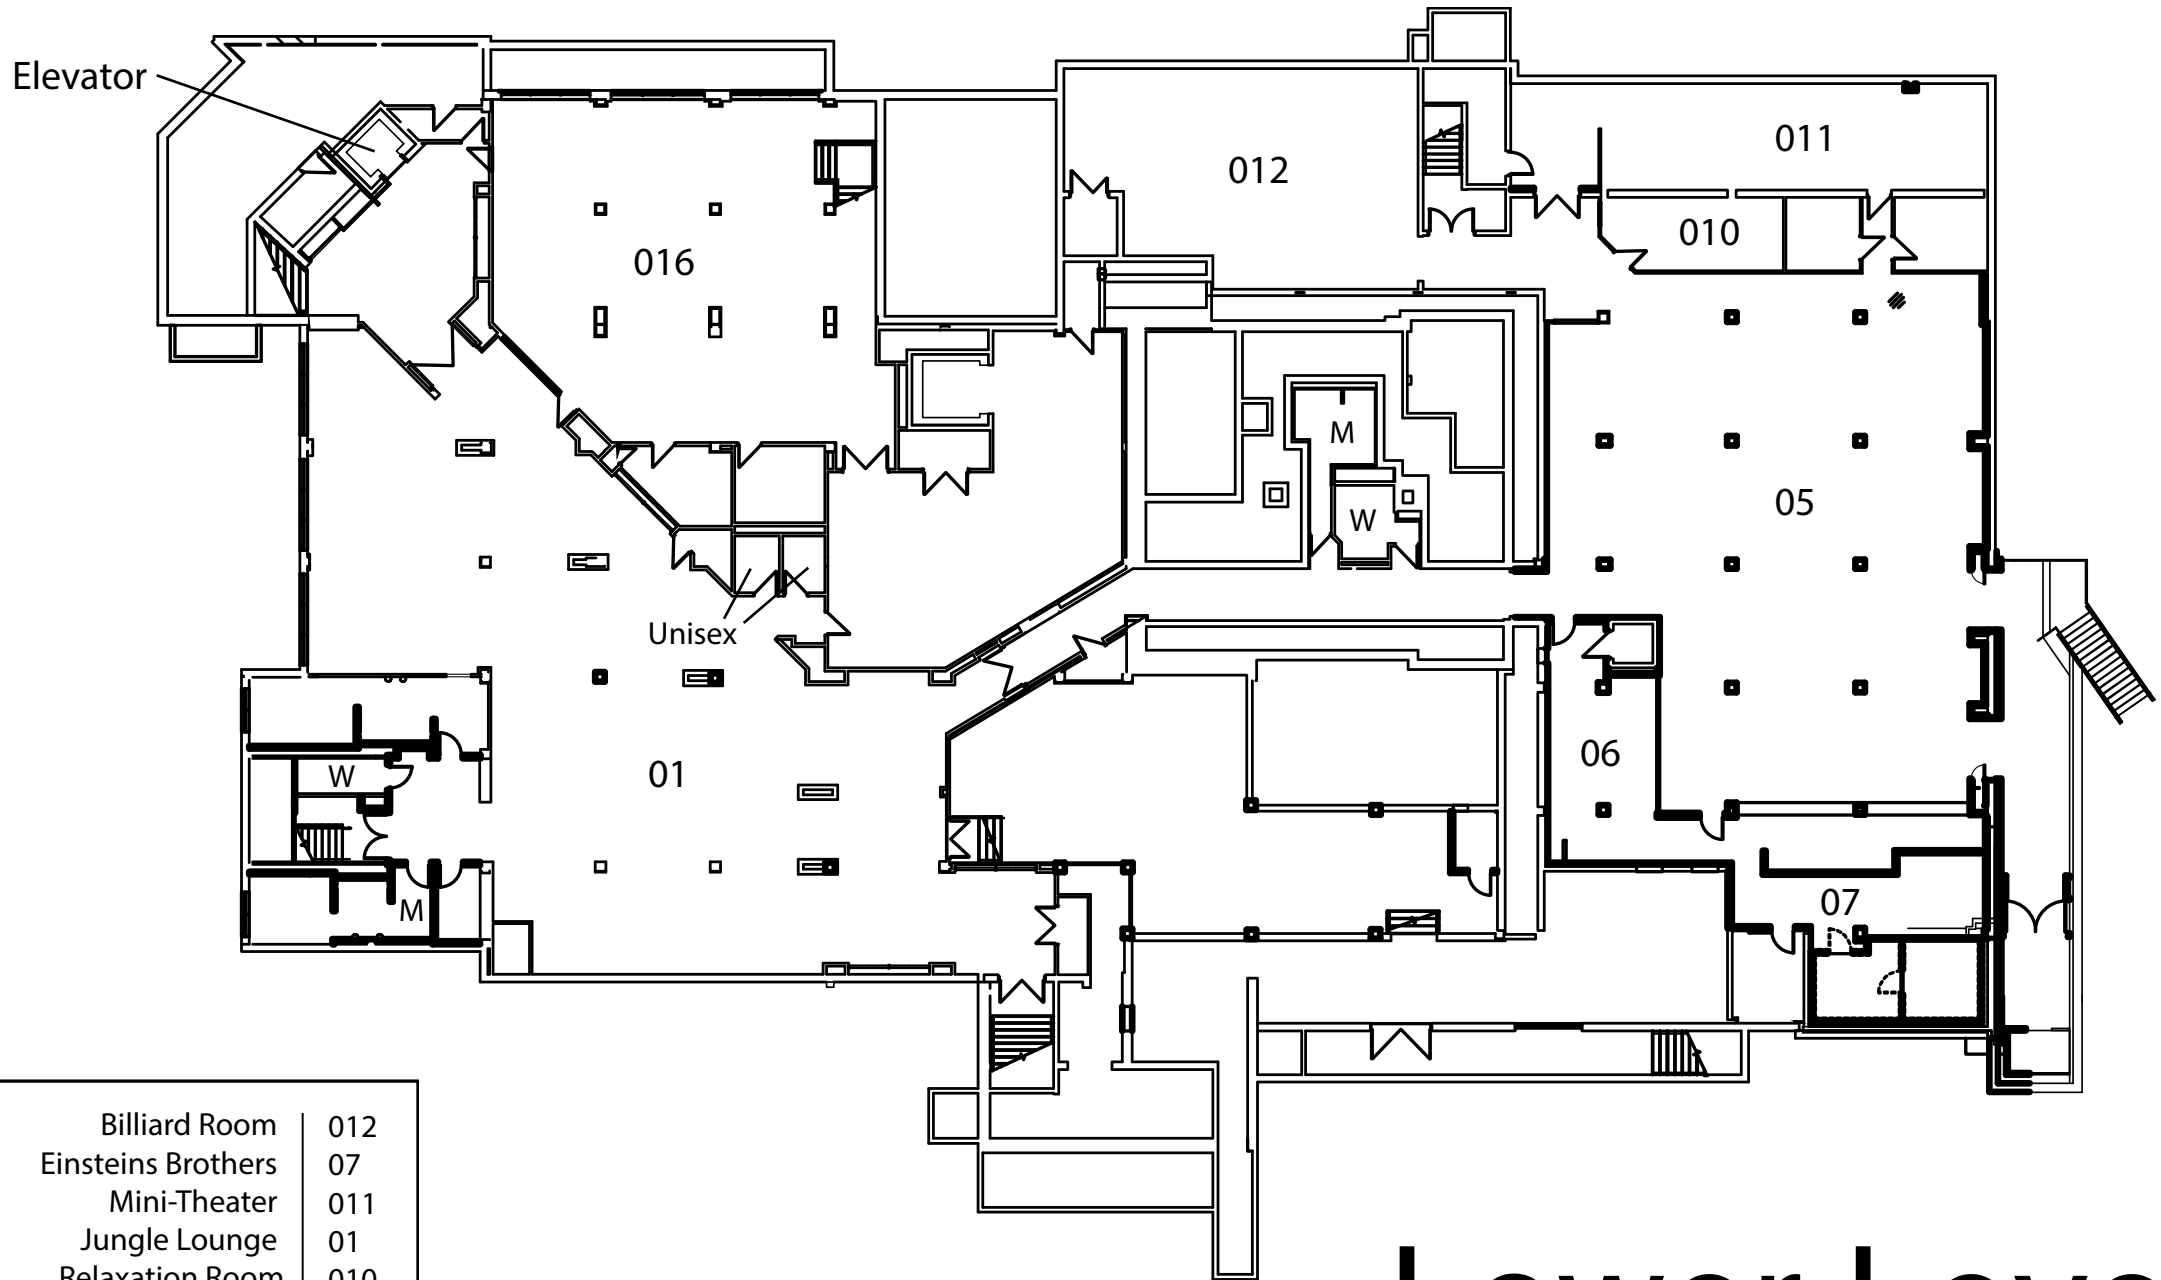

Elevator

Balkans	224
C&G Lounge	200
Cottonwood Room	222
Crimson & Gold Ballroom A	201A
Crimson & Gold Ballroom B	201B
Crimson & Gold Ballroom C	201C
Heritage Lounge	205
Govenors Room	206
Kansas 1	214
Kansas 2	213
Kansas 3	212
Kansas 4	211
Meadowlark Room	220
Prairie Room	223
Sun°o wer Room	221
Sunset A	216
Sunset B	215
SW Lounge	200M

# Second Level

Billiard Room	012
Einsteins Brothers	07
Mini-Theater	011
Jungle Lounge	01
Relaxation Room	010
University Club	05
Chilacas	06
Office of Inclusion and Belonging	016

# Lower Level