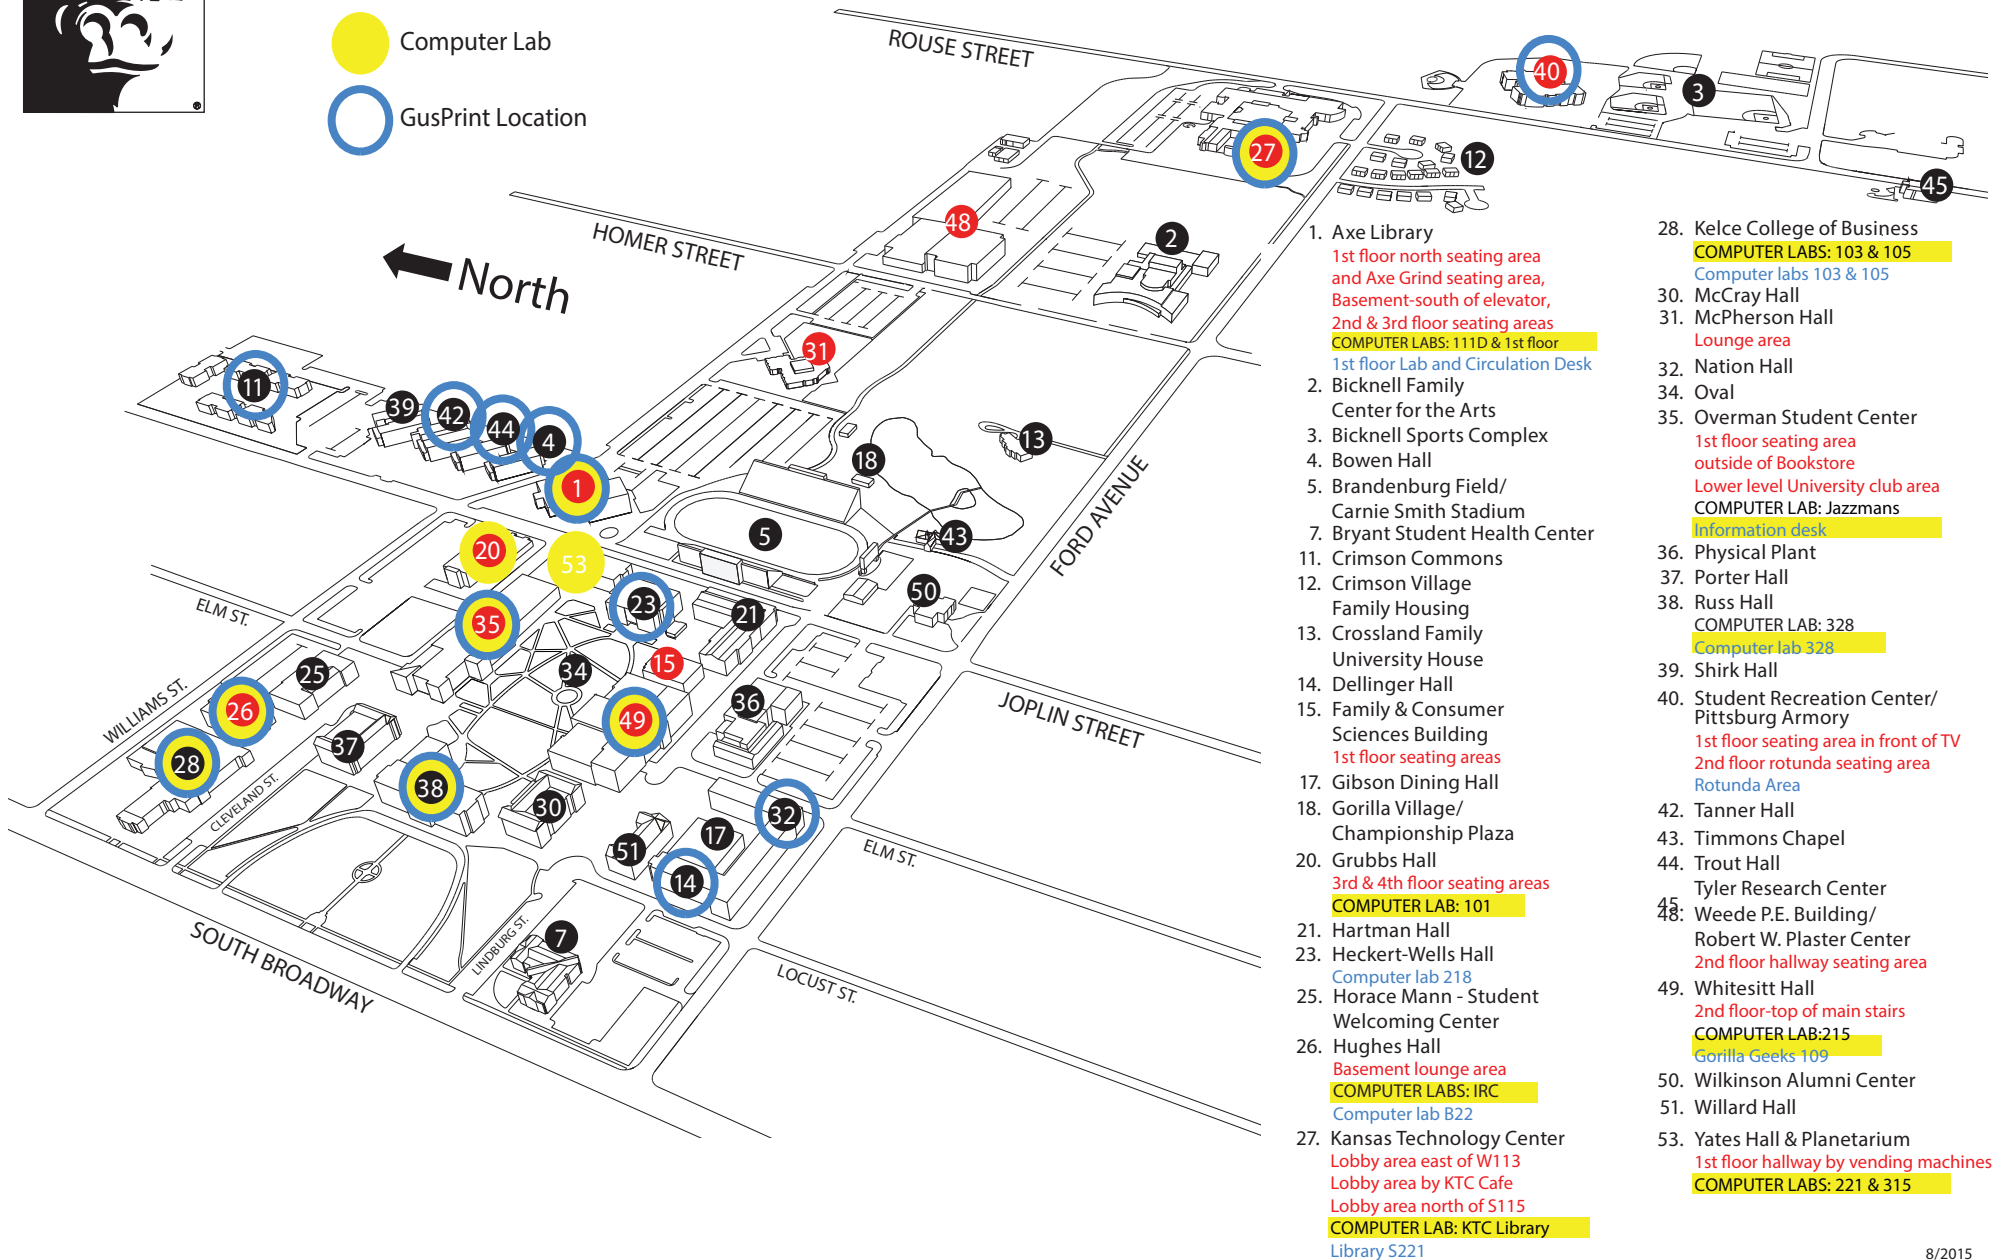

Pittsburg State University Campus IT Map

Numbers are consistent with University Campus map. Buildings only on this map.

- WiFi Extra Hot Spot
- Computer Lab
- GusPrint Location

- | | |
|---|--|
| <ol style="list-style-type: none"> 1. Axe Library
1st floor north seating area and Axe Grind seating area, Basement-south of elevator, 2nd & 3rd floor seating areas
COMPUTER LABS: 111D & 1st floor
1st floor Lab and Circulation Desk 2. Bicknell Family Center for the Arts 3. Bicknell Sports Complex 4. Bowen Hall 5. Brandenburg Field/ Carnie Smith Stadium 7. Bryant Student Health Center 11. Crimson Commons 12. Crimson Village Family Housing 13. Crossland Family University House 14. Dellinger Hall 15. Family & Consumer Sciences Building
1st floor seating areas 17. Gibson Dining Hall 18. Gorilla Village/ Championship Plaza 20. Grubbs Hall
3rd & 4th floor seating areas
COMPUTER LAB: 101 21. Hartman Hall 23. Heckert-Wells Hall
Computer lab 218 25. Horace Mann - Student Welcoming Center 26. Hughes Hall
Basement lounge area
COMPUTER LABS: IRC
Computer lab B22 27. Kansas Technology Center
Lobby area east of W113
Lobby area by KTC Cafe
Lobby area north of S115
COMPUTER LAB: KTC Library
Library S221 | <ol style="list-style-type: none"> 28. Kelce College of Business
COMPUTER LABS: 103 & 105
Computer labs 103 & 105 30. McCray Hall 31. McPherson Hall
Lounge area 32. Nation Hall 34. Oval 35. Overman Student Center
1st floor seating area outside of Bookstore
Lower level University club area
COMPUTER LAB: Jazzmans
Information desk 36. Physical Plant 37. Porter Hall 38. Russ Hall
COMPUTER LAB: 328
Computer lab 328 39. Shirk Hall 40. Student Recreation Center/ Pittsburg Armory
1st floor seating area in front of TV
2nd floor rotunda seating area
Rotunda Area 42. Tanner Hall 43. Timmons Chapel 44. Trout Hall
Tyler Research Center 48. Weede P.E. Building/ Robert W. Plaster Center
2nd floor hallway seating area 49. Whitesitt Hall
2nd floor-top of main stairs
COMPUTER LAB: 215
Gorilla Geeks 109 50. Wilkinson Alumni Center 51. Willard Hall 53. Yates Hall & Planetarium
1st floor hallway by vending machines
COMPUTER LABS: 221 & 315 |
|---|--|