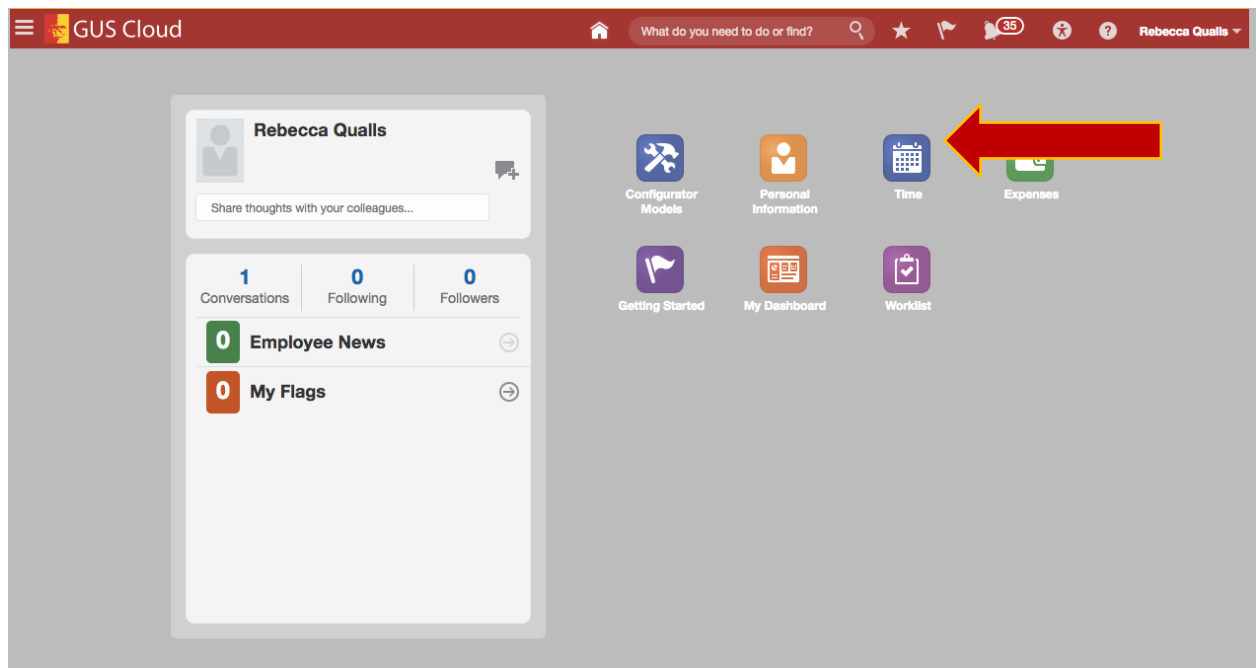

## GUS CLOUD HR LOGIN & NAVIGATION

On the Pitt State home page ([www.pittstate.edu](http://www.pittstate.edu)), on the top right of the screen click on Campus Logins and select GUS Portal.

A screenshot of the Pitt State GUS Portal login page. On the left is a large image of a gorilla statue. On the right is the login form. The form includes the Pitt State University logo, a text input field for 'Enter your PSU Username\* (or PSU ID for students) and Password', a password input field with a red arrow pointing to it, a 'Keep me signed in' checkbox, and a 'Sign in' button. Below the form are links for 'Forgot PSU Unified Password' and contact information for 'Gorilla Geeks'. A footer note states: '\*PSU Username is Username@pittstate.edu for employees and Username@gus.pittstate.edu for students.'

\*PSU Username is Username@pittstate.edu for employees and Username@gus.pittstate.edu for students.

**Sign in to the GUS Portal using your Pitt State Username and Password**

**Clicking on the Keep me Signed in box will keep you logged in for 24 hours (only do this on your personal computer)**

The image shows a sign-in form with the following elements:

- A light blue decorative shape in the top-left corner.
- A text input field labeled "User ID".
- A text input field labeled "Password".
- A link labeled "Forgot Password".
- A blue button labeled "Sign In".
- A yellow button labeled "Or use your company's Sign In".
- A dropdown menu currently showing "English".

On the Oracle sign in page, click Sign In next to "or use your company's Sign In"

The Springboard has icons for access. The Time icon will take you to the time card to begin entering time and leave.

For a more detailed demo of the GUS Cloud system, click here [Login & Navigation](#)