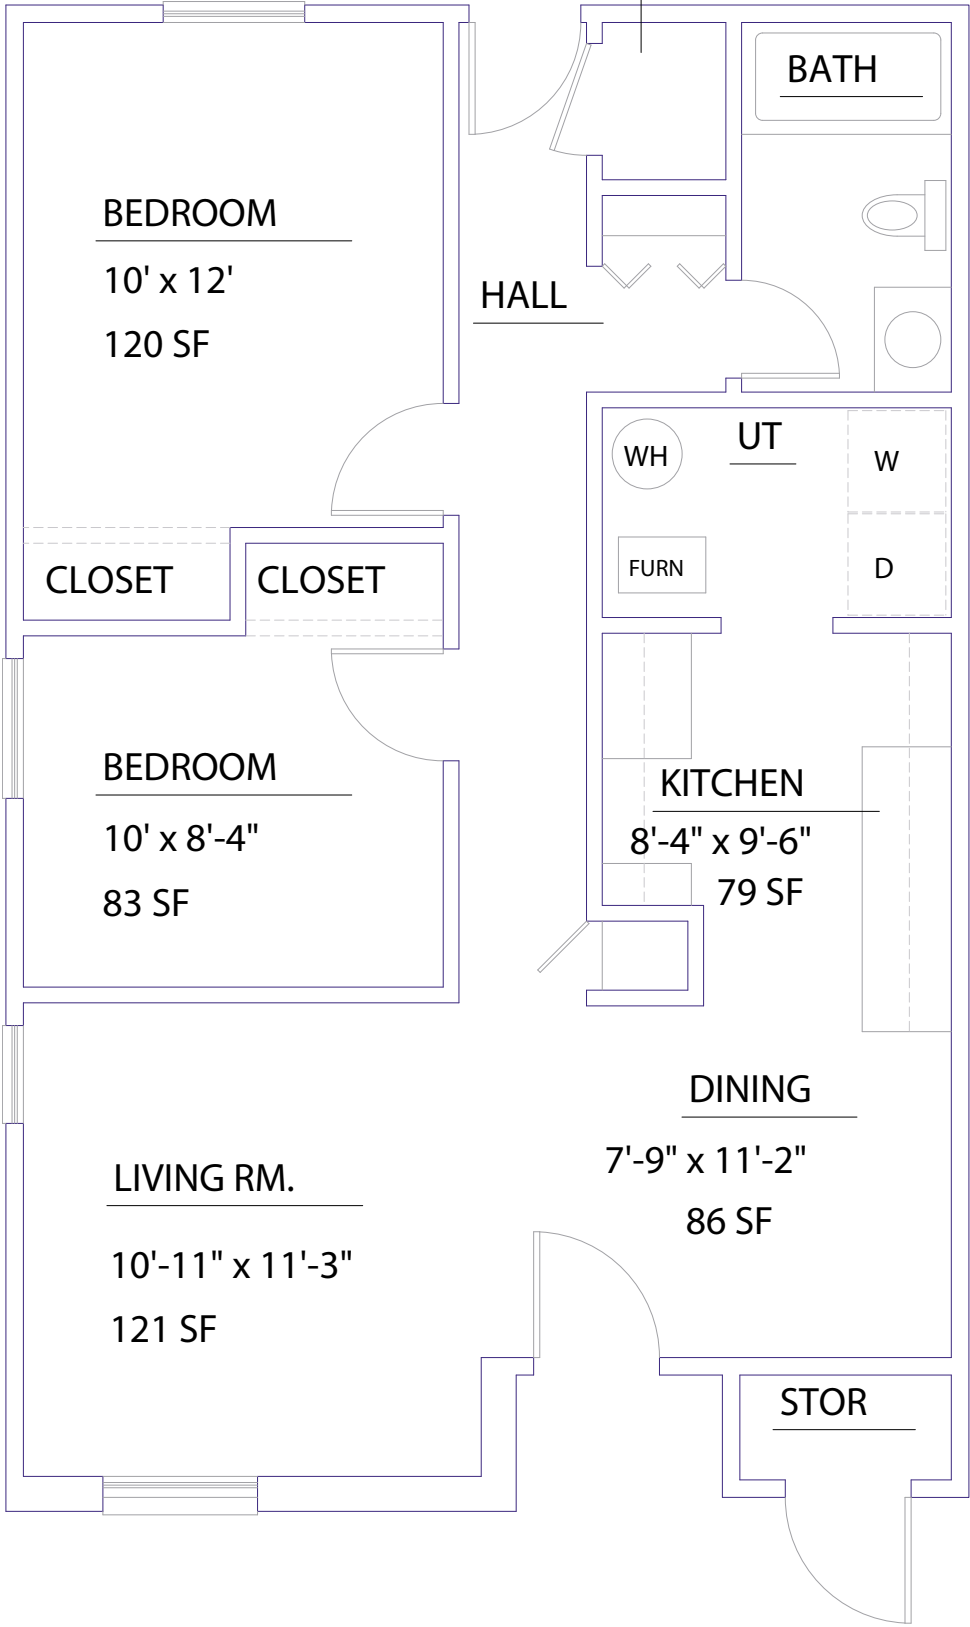

Three Bedroom Apartment

1.5 bath
683 Sq. Ft. (approx)
All-new carpet and flooring
All-new cabinets
All-new appliances:
Electric Range
Electric Oven
Refrigerator
Washer
Dryer

Two Bedroom Apartment

- 1 bath
- 510 Sq. Ft. (approx)
- All-new carpet and flooring
- All-new cabinets
- All-new appliances:
 - Electric Range
 - Electric Oven
 - Refrigerator
 - Washer
 - Dryer