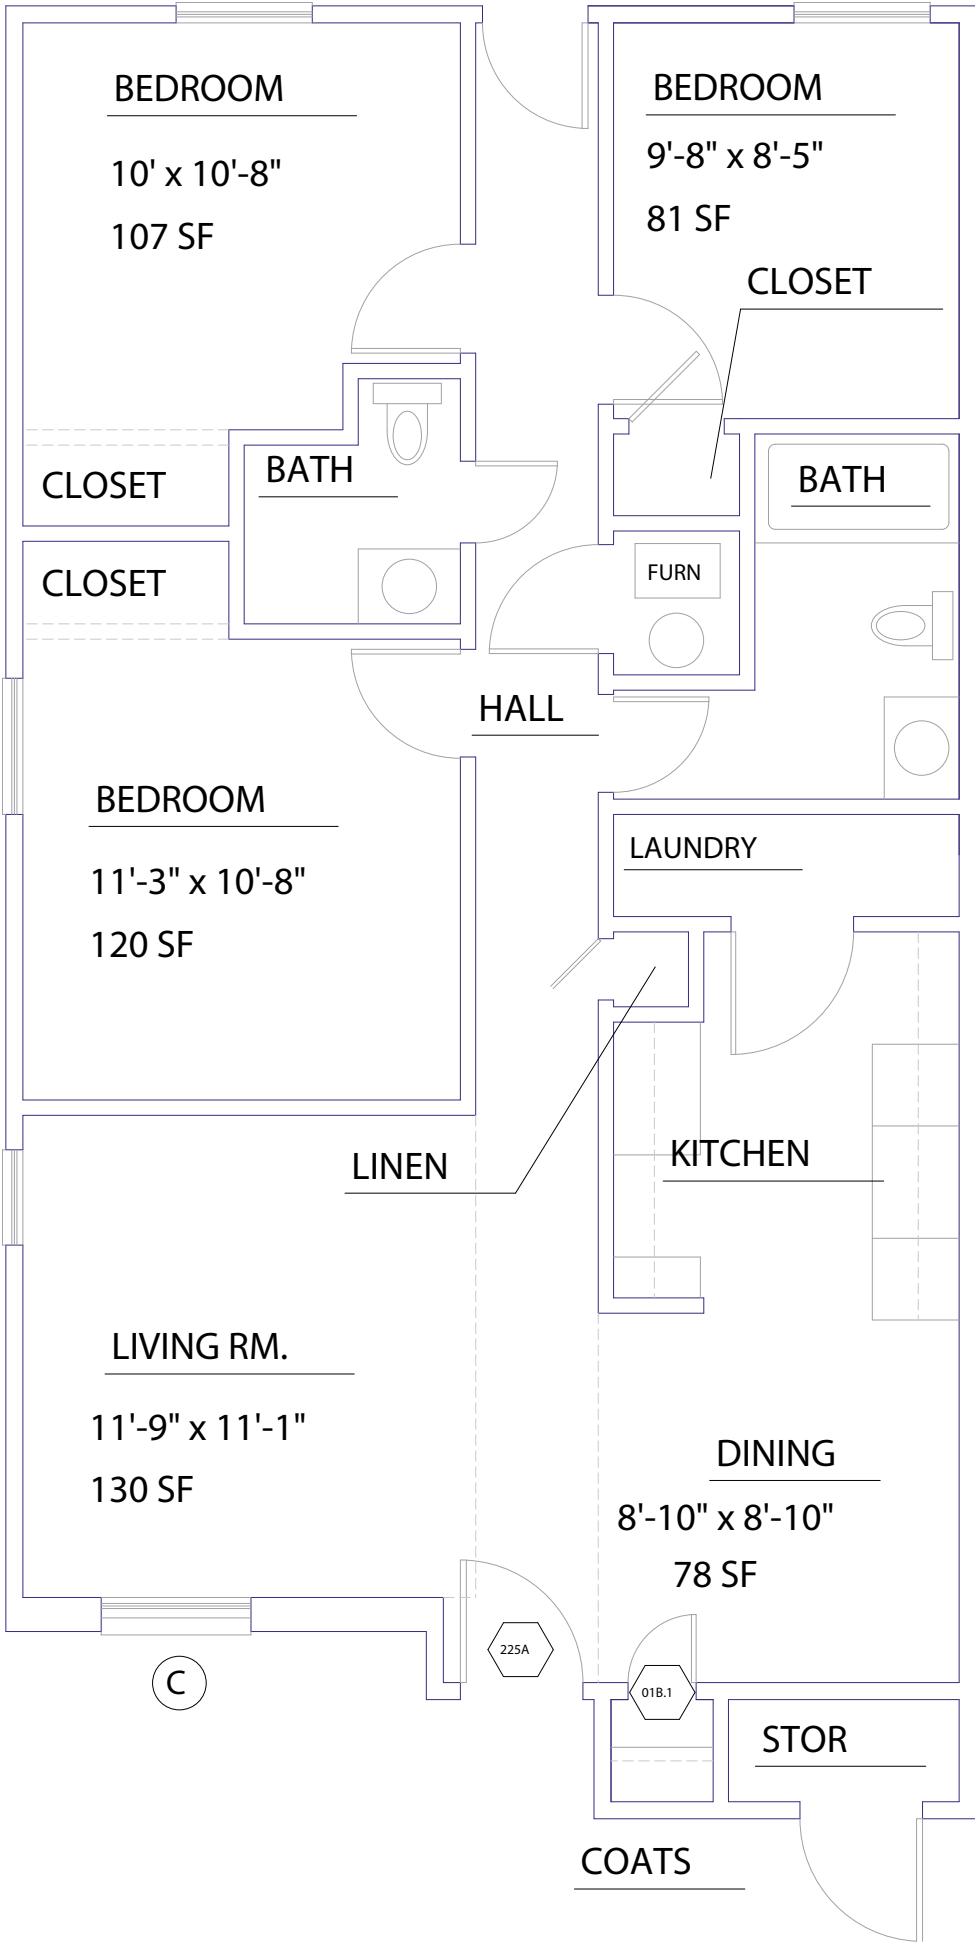

Three Bedroom Apartment

1.5 bath
683 Sq. Ft. (approx)
All-new carpet and flooring
All-new cabinets
All-new appliances:
Electric Range
Electric Oven
Refrigerator
Washer
Dryer

Two Bedroom Apartment

- 1 bath
- 510 Sq. Ft. (approx)
- All-new carpet and flooring
- All-new cabinets
- All-new appliances:
 - Electric Range
 - Electric Oven
 - Refrigerator
 - Washer
 - Dryer