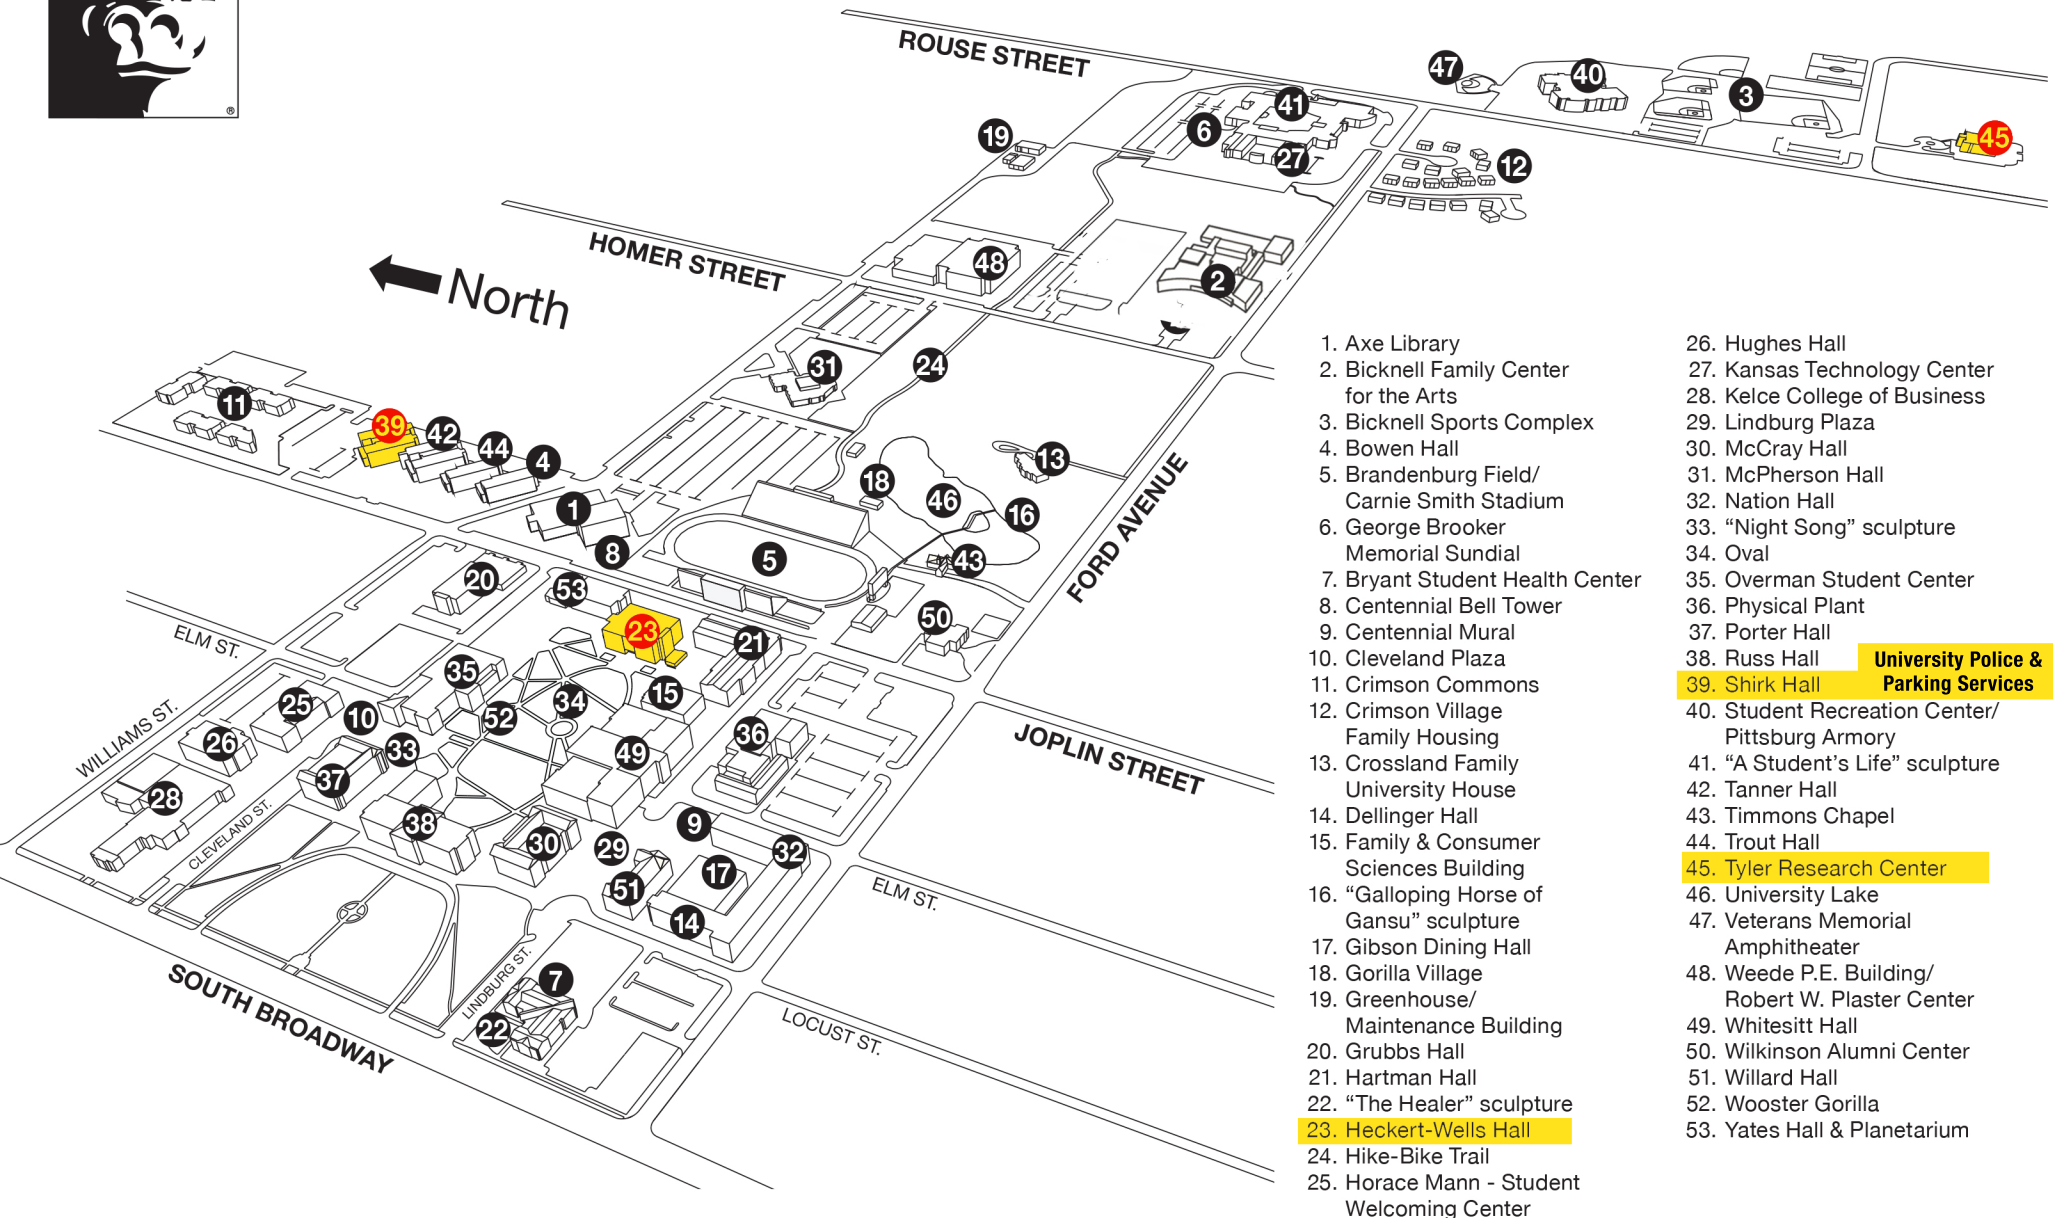

# Pittsburg State University Campus Map

- |  |   |
|--|---|
| 1. Axe Library                             | 26. Hughes Hall                                   |
| 2. Bicknell Family Center for the Arts     | 27. Kansas Technology Center                      |
| 3. Bicknell Sports Complex                 | 28. Kelce College of Business                     |
| 4. Bowen Hall                              | 29. Lindburg Plaza                                |
| 5. Brandenburg Field/ Carnie Smith Stadium | 30. McCray Hall                                   |
| 6. George Brooker Memorial Sundial         | 31. McPherson Hall                                |
| 7. Bryant Student Health Center            | 32. Nation Hall                                   |
| 8. Centennial Bell Tower                   | 33. "Night Song" sculpture                        |
| 9. Centennial Mural                        | 34. Oval  |
| 10. Cleveland Plaza                        | 35. Overman Student Center                        |
| 11. Crimson Commons                        | 36. Physical Plant                                |
| 12. Crimson Village Family Housing         | 37. Porter Hall                                   |
| 13. Crossland Family University House      | 38. Russ Hall                                     |
| 14. Dellinger Hall                         | <b>University Police &amp; Parking Services</b>   |
| 15. Family & Consumer Sciences Building    | 39. Shirk Hall                                    |
| 16. "Galloping Horse of Gansu" sculpture   | 40. Student Recreation Center/ Pittsburg Armory   |
| 17. Gibson Dining Hall                     | 41. "A Student's Life" sculpture                  |
| 18. Gorilla Village                        | 42. Tanner Hall                                   |
| 19. Greenhouse/ Maintenance Building       | 43. Timmons Chapel                                |
| 20. Grubbs Hall                            | 44. Trout Hall                                    |
| 21. Hartman Hall                           | 45. Tyler Research Center                         |
| 22. "The Healer" sculpture                 | 46. University Lake                               |
| 23. Heckert-Wells Hall                     | 47. Veterans Memorial Amphitheater                |
| 24. Hike-Bike Trail                        | 48. Weede P.E. Building/ Robert W. Plaster Center |
| 25. Horace Mann - Student Welcoming Center | 49. Whitesitt Hall                                |
|  | 50. Wilkinson Alumni Center                       |
|  | 51. Willard Hall                                  |
|  | 52. Wooster Gorilla                               |
|  | 53. Yates Hall & Planetarium                      |