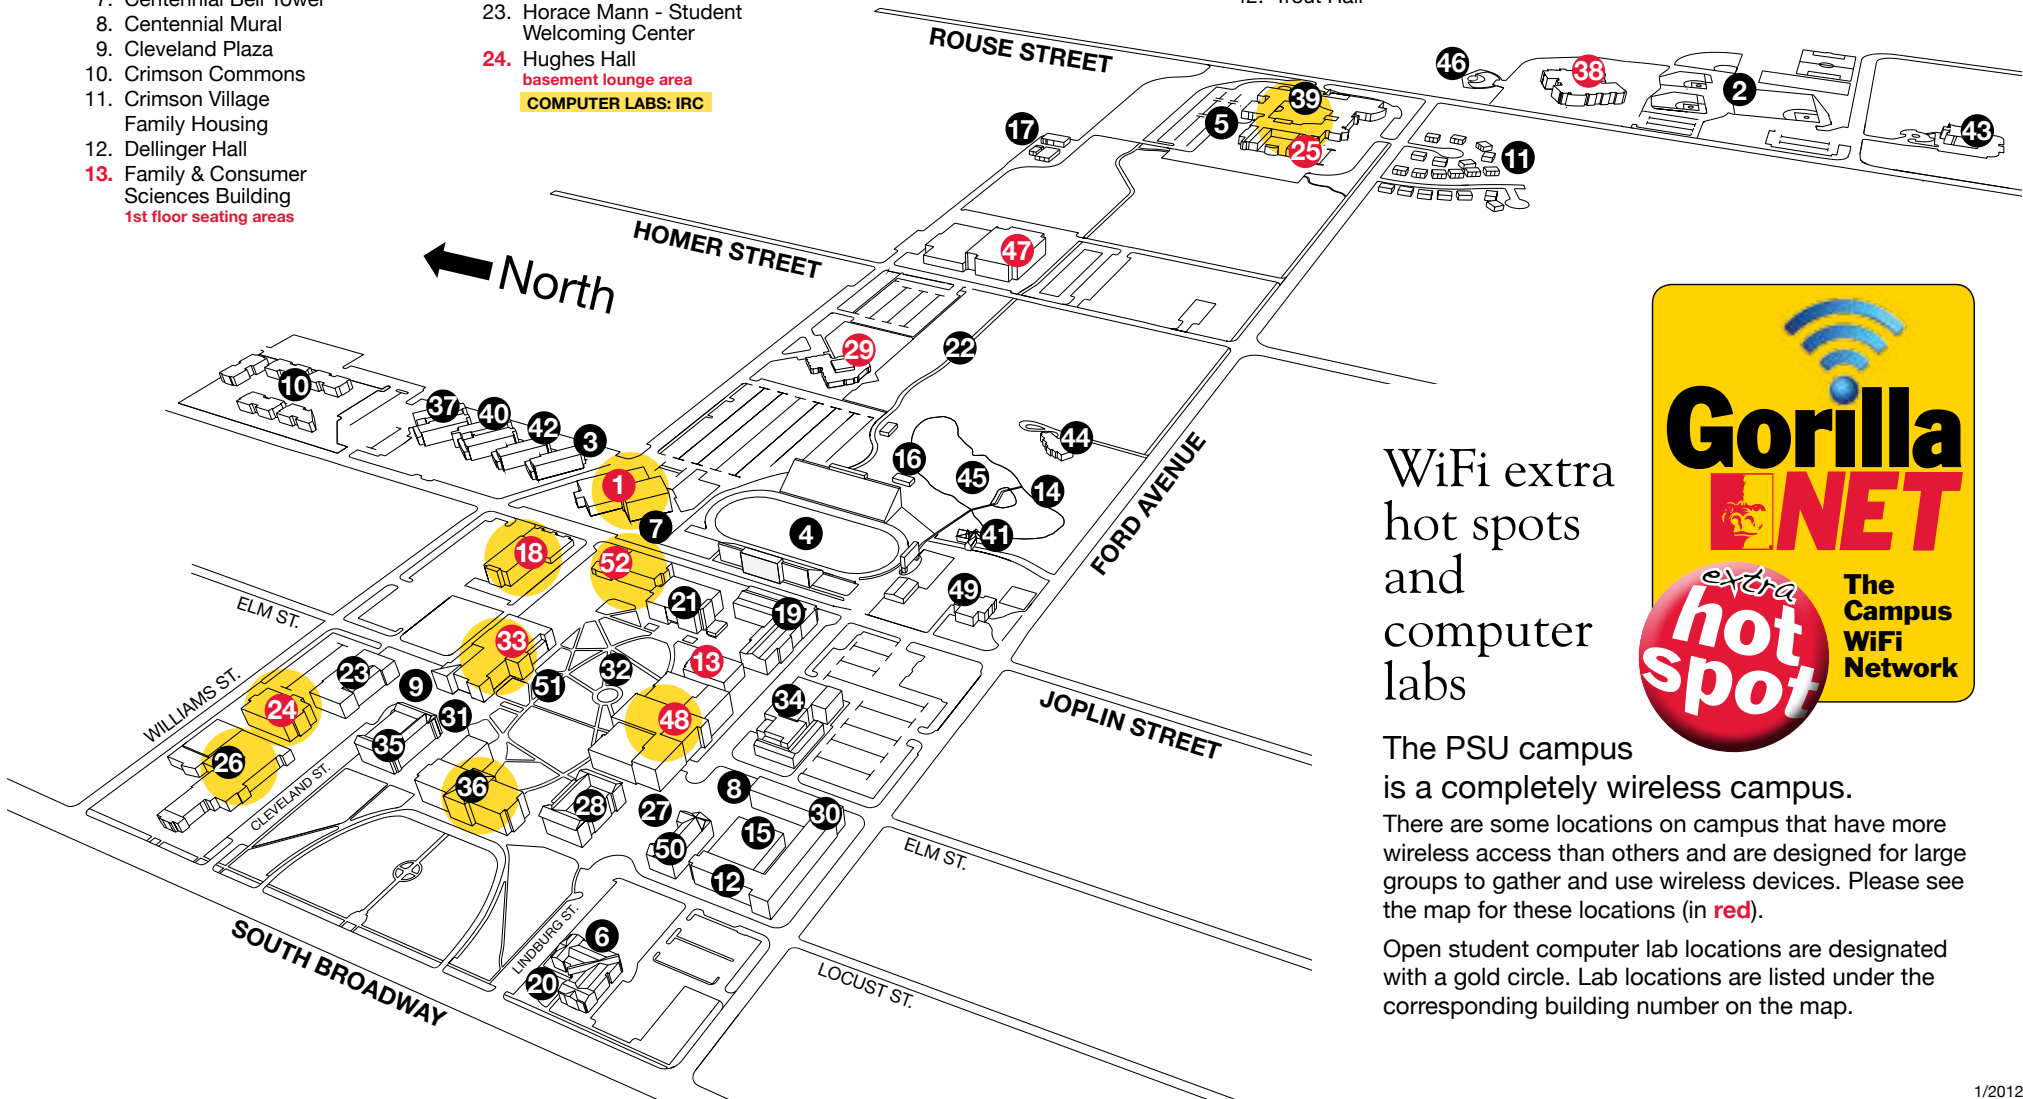

25. Kansas Technology Center
  lobby area east of W113
  lobby area by KTC Café
  lobby area north of S115
  COMPUTER LAB: KTC library
26. Kelce Center
  COMPUTER LABS: 103 & 105
27. Lindburg Plaza
28. McCray Hall
29. McPherson Hall
  lounge area
30. Nation Hall
31. "Night Song" sculpture
32. Oval

33. Overman Student Center
  seating area outside of ticket office,
  lower level-University Club area
  COMPUTER LAB: Jazzmans
34. Physical Plant
35. Porter Hall
36. Russ Hall
  COMPUTER LAB: 328
37. Shirk Hall
38. Student Recreation Center/
  Pittsburg Armory
  1st floor seating area in front of TV,
  2nd floor rotunda seating area
39. "A Student's Life" sculpture
40. Tanner Hall
41. Timmons Chapel
42. Trout Hall

43. Tyler Research Center
44. University House
45. University Lake
46. Veterans Memorial
  Amphitheater
47. Weede P.E. Building
  2nd floor hallway seating area
48. Whitesitt Hall
  2nd floor-top of main stairs
  COMPUTER LAB: 215
49. Wilkinson Alumni Center
50. Willard Hall
51. Wooster Gorilla
52. Yates Hall & Planetarium
  1st floor hallway by vending machines
  COMPUTER LABS: 221 & 315

WiFi extra
hot spots
and
computer
labs